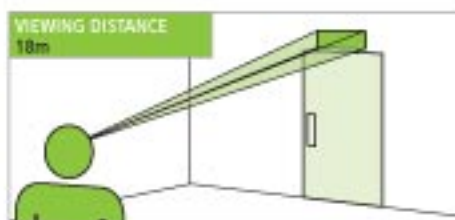

110V VERSION ALSO AVAILABLE
See page 26