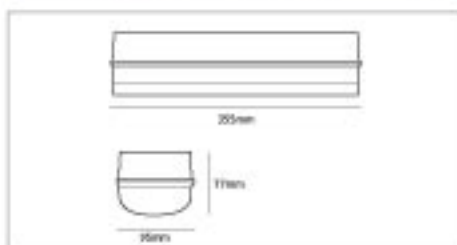

110V VERSION ALSO AVAILABLE
See page 26